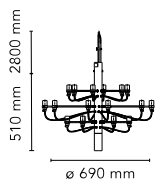

2097/18 (clear bulbs)

by Gino Sarfatti , 2019

Suspension lamp providing diffused light. Steel central structure with brass arms, both available either chromium-plated, matt black or golded. Steel ceiling fitting and rose.

Mounting	Pendant
Environment	Indoor
Weight	3,2 Kg
Light sources available	1 x RF28890 LED 2,0W E14 100lm 2200K [i] clear kit 20 pz
Emergency	Without
Voltage	220-250V
Power	18 x MAX15W
Battery	No
Supply included	No

Cord Length	2800 mm
Materials	Steel, Brass

Colors	<ul style="list-style-type: none"> ● A1352031 - Matt Black ● A1352057 - Chrome ● A1352059 - Brass
---------------	--

Certificate	    
--------------------	--