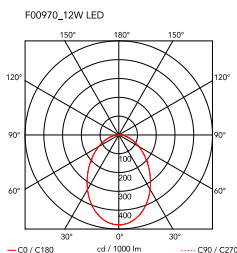

Aim Small cable-plug

by Ronan & Erwan Bouroullec , 2014

Suspended light fitting. Body in varnished aluminium sheet, shade in photo-etched optical polycarbonate. Internal reflector in photo-etched PC. Directionable body. Powered directly from mains. The cable has a useful length of 9 metres and thus the lamp can be suspended 3 metres from the ceiling. Wall plug version and dimmer/switch on cable.

Cord Length	9000/3000 mm
Materials	Aluminum, Polycarbonate

Colors	<ul style="list-style-type: none"> ● F0097009 - White ● F0097030 - Black
---------------	--

Certificate	    
--------------------	--