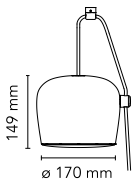

Aim Small cable-plug

by Ronan & Erwan Bouroullec , 2014

Suspended light fitting. Body in varnished aluminium sheet, shade in photo-etched optical polycarbonate. Internal reflector in photo-etched PC. Directionable body. Powered directly from mains. The cable has a useful length of 9 metres and thus the lamp can be suspended 3 metres from the ceiling. Wall plug version and dimmer/switch on cable.

Cord Length	9000/3000 mm
Materials	Aluminum, Polycarbonate

Colors	<ul style="list-style-type: none"> ● F0097009 - White ● F0097030 - Black
---------------	--

Certificate	    
--------------------	--