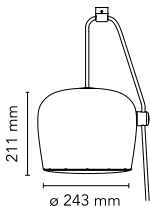

Aim cable-plug

by Ronan & Erwan Bouroullec , 2013

Suspended light fitting. Body in varnished aluminium sheet, shade in photo-etched optical polycarbonate. Internal reflector in photo-etched ABS. Orientable body. Powered directly from mains. The cable has a useful length of 9 meters and thus the lamp can be suspended 3 meters from the ceiling. Wall plug version and dimmer/switch on cable.

Mounting	Pendant
Environment	Indoor
Weight	3,2 Kg
Light sources available	1 x Multichip LED 16W 895lm 2700K CRI90 [i] DIMMER
Emergency	Without
Switching	si
Voltage	230V
Power	16W
Battery	No
Supply included	Yes

Cord Length	9000/3000 mm
Materials	ABS, Aluminum, Polycarbonate

Colors	<ul style="list-style-type: none"> ● F0092009 - White ● F0092030 - Black
---------------	--

Certificate	    
--------------------	--