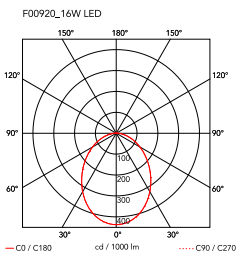

Aim cable-plug

by Ronan & Erwan Bouroullec , 2013

Suspended light fitting. Body in varnished aluminium sheet, shade in photo-etched optical polycarbonate. Internal reflector in photo-etched ABS. Orientable body. Powered directly from mains. The cable has a useful length of 9 meters and thus the lamp can be suspended 3 meters from the ceiling. Wall plug version and dimmer/switch on cable.

Cord Length	9000/3000 mm
Materials	ABS, Aluminum, Polycarbonate

Colors	<ul style="list-style-type: none"> ● F0092009 - White ● F0092030 - Black
---------------	--

Certificate	    
--------------------	--