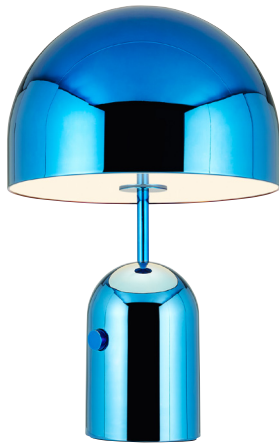

BELL TABLE LARGE

NEW

Bell is an exercise in reductionism, formed from pressed steel then plated in Brass, Copper, Chrome, Iridescent PVD Blue and Glossy Black. Bell's reflective surface allows it to take on the characteristics of its surroundings. Available across Table and Floor.

BELL TABLE LARGE EU

Code

Blue BET02BLEU

Black BET02BKEU

Chrome BET02CHEU

Year of Design 2017
Material Steel

Bulb Spec E27 60W (max). Bulb not included.
Cable Spec 200cm/78.7in black fabric cable.

Dimmability Dimmer switch on base.

BELL TABLE LARGE

Process

Formed from press steel then plated in chrome, iridescent PVD blue and glossy black.

Cleaning Instructions

Clean with a soft dry cloth only. Do not use polishing agents, water or abrasive materials when cleaning. Always switch on off the electricity supply before cleaning.