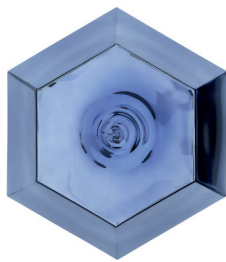

CUT SURFACE

NEW

OFF

ON

OFF

ON

Futuristic and faceted, Cut is an exercise in optics. Its space-age mirror finish when off transforms into a translucent kaleidoscopic gem when on. Hypnotising reflections repeat infinitely within the diamond cut, vacuum metallised interior. Produced in multiple finishes, short and tall, pendant and surface – these are the latest adventures in our fascination with reflectivity, luminosity and transparency. Cluster for maximum effect. Available as Pendant and Surface Light.

CUT SURFACE EU

Code
 Chrome CUSS02CHEU
 Gold CUSS02COEU

Year of Design	2016
Material	Polycarbonate
Bulb Spec	E27 GLS 28W (max). Bulb not included.
Cable Spec	N/A
Dimmability	Mains dimmable (depending on lamp application).

CUT SURFACE

MADE TO ORDER

OFF

ON

OFF

ON

Futuristic and faceted, Cut is an exercise in optics. Its space-age mirror finish when off transforms into a translucent kaleidoscopic gem when on. Hypnotising reflections repeat infinitely within the diamond cut, vacuum metallised interior. Produced in multiple finishes, short and tall, pendant and surface – these are the latest adventures in our fascination with reflectivity, luminosity and transparency. Cluster for maximum effect. Available as Pendant and Surface Light.

CUT SURFACE EU

Code	
Smoke	CUSS02SMEU
Blue	CUSS02BLEU

Year of Design	2016
Material	Polycarbonate
Bulb Spec	E27 GLS 28W (max). Bulb not included.
Cable Spec	N/A
Dimmability	Mains dimmable (depending on lamp application).
Made To Order	MOQ 50 units, lead time 3 months