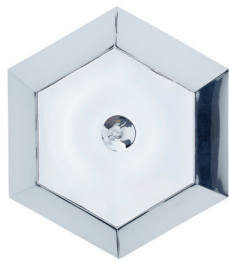

CUT SURFACE

NEW

OFF

ON

OFF

ON

Futuristic and faceted, Cut is an exercise in optics. Its space-age mirror finish when off transforms into a translucent kaleidoscopic gem when on. Hypnotising reflections repeat infinitely within the diamond cut, vacuum metallised interior. Produced in multiple finishes, short and tall, pendant and surface – these are the latest adventures in our fascination with reflectivity, luminosity and transparency. Cluster for maximum effect. Available as Pendant and Surface Light.

CUT SURFACE EU

Code
 Chrome CUSS02CHEU
 Gold CUSS02COEU

Year of Design	2016
Material	Polycarbonate
Bulb Spec	E27 GLS 28W (max). Bulb not included.
Cable Spec	N/A
Dimmability	Mains dimmable (depending on lamp application).

CUT SURFACE

MADE TO ORDER

OFF

ON

OFF

ON

Futuristic and faceted, Cut is an exercise in optics. Its space-age mirror finish when off transforms into a translucent kaleidoscopic gem when on. Hypnotising reflections repeat infinitely within the diamond cut, vacuum metallised interior. Produced in multiple finishes, short and tall, pendant and surface – these are the latest adventures in our fascination with reflectivity, luminosity and transparency. Cluster for maximum effect. Available as Pendant and Surface Light.

CUT SURFACE EU

Code	
Smoke	CUSS02SMEU
Blue	CUSS02BLEU

Year of Design	2016
Material	Polycarbonate
Bulb Spec	E27 GLS 28W (max). Bulb not included.
Cable Spec	N/A
Dimmability	Mains dimmable (depending on lamp application).
Made To Order	MOQ 50 units, lead time 3 months