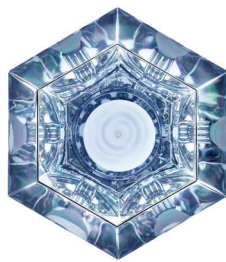

CUT SURFACE

NEW

OFF

ON

OFF

ON

Futuristic and faceted, Cut is an exercise in optics. Its space-age mirror finish when off transforms into a translucent kaleidoscopic gem when on. Hypnotising reflections repeat infinitely within the diamond cut, vacuum metallised interior. Produced in multiple finishes, short and tall, pendant and surface – these are the latest adventures in our fascination with reflectivity, luminosity and transparency. Cluster for maximum effect. Available as Pendant and Surface Light.

CUT SURFACE EU

Code
 Chrome CUSS02CHEU
 Gold CUSS02COEU

Year of Design	2016
Material	Polycarbonate
Bulb Spec	E27 GLS 28W (max). Bulb not included.
Cable Spec	N/A
Dimmability	Mains dimmable (depending on lamp application).

CUT SURFACE

MADE TO ORDER

OFF

ON

OFF

ON

Futuristic and faceted, Cut is an exercise in optics. Its space-age mirror finish when off transforms into a translucent kaleidoscopic gem when on. Hypnotising reflections repeat infinitely within the diamond cut, vacuum metallised interior. Produced in multiple finishes, short and tall, pendant and surface – these are the latest adventures in our fascination with reflectivity, luminosity and transparency. Cluster for maximum effect. Available as Pendant and Surface Light.

CUT SURFACE EU

Code	
Smoke	CUSS02SMEU
Blue	CUSS02BLEU

Year of Design	2016
Material	Polycarbonate
Bulb Spec	E27 GLS 28W (max). Bulb not included.
Cable Spec	N/A
Dimmability	Mains dimmable (depending on lamp application).
Made To Order	MOQ 50 units, lead time 3 months