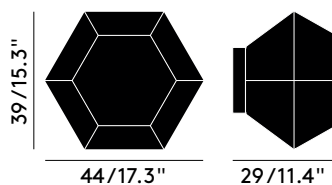

CUT SURFACE EU

Code
 Chrome CUSS02CHEU
 Gold CUSS02COEU

Year of Design	2016
Material	Polycarbonate
Bulb Spec	E27 GLS 28W (max). Bulb not included.
Cable Spec	N/A
Dimmability	Mains dimmable (depending on lamp application).

Country of origin

Germany

Packaging

Height	0.4 m
Width	0.45 m
Length	0.45 m
Weight	3 kg

Product weight

1.5 kg

Recommended LED

E27 LED Globe