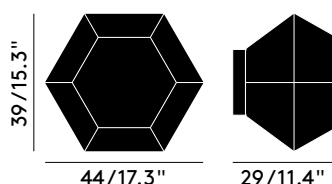

CUT SURFACE EU

Code
 Chrome CUSS02CHEU
 Gold CUSS02COEU

Year of Design	2016
Material	Polycarbonate
Bulb Spec	E27 GLS 28W (max). Bulb not included.
Cable Spec	N/A
Dimmability	Mains dimmable (depending on lamp application).

CUT SURFACE EU

Code	
Smoke	CUSS02SMEU
Blue	CUSS02BLEU

Year of Design	2016
Material	Polycarbonate
Bulb Spec	E27 GLS 28W (max). Bulb not included.
Cable Spec	N/A
Dimmability	Mains dimmable (depending on lamp application).
Made To Order	MOQ 50 units, lead time 3 months

Country of origin

Germany

Packaging

Height	0.4 m
Width	0.45 m
Length	0.45 m
Weight	3 kg

Product weight

1.5 kg

Recommended LED

E27 LED Globe