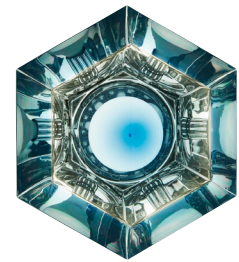

CUT SURFACE

NEW

OFF

ON

OFF

ON

Futuristic and faceted, Cut is an exercise in optics. Its space-age mirror finish when off transforms into a translucent kaleidoscopic gem when on. Hypnotising reflections repeat infinitely within the diamond cut, vacuum metallised interior. Produced in multiple finishes, short and tall, pendant and surface – these are the latest adventures in our fascination with reflectivity, luminosity and transparency. Cluster for maximum effect. Available as Pendant and Surface Light.

CUT SURFACE EU

Code
 Chrome CUSS02CHEU
 Gold CUSS02COEU

Year of Design	2016
Material	Polycarbonate
Bulb Spec	E27 GLS 28W (max). Bulb not included.
Cable Spec	N/A
Dimmability	Mains dimmable (depending on lamp application).

CUT SURFACE

MADE TO ORDER

OFF

ON

OFF

ON

Futuristic and faceted, Cut is an exercise in optics. Its space-age mirror finish when off transforms into a translucent kaleidoscopic gem when on. Hypnotising reflections repeat infinitely within the diamond cut, vacuum metallised interior. Produced in multiple finishes, short and tall, pendant and surface – these are the latest adventures in our fascination with reflectivity, luminosity and transparency. Cluster for maximum effect. Available as Pendant and Surface Light.

CUT SURFACE EU

Code	
Smoke	CUSS02SMEU
Blue	CUSS02BLEU

Year of Design	2016
Material	Polycarbonate
Bulb Spec	E27 GLS 28W (max). Bulb not included.
Cable Spec	N/A
Dimmability	Mains dimmable (depending on lamp application).
Made To Order	MOQ 50 units, lead time 3 months