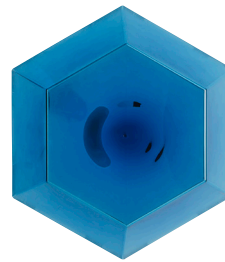

CUT SURFACE

NEW

OFF

ON

OFF

ON

Futuristic and faceted, Cut is an exercise in optics. Its space-age mirror finish when off transforms into a translucent kaleidoscopic gem when on. Hypnotising reflections repeat infinitely within the diamond cut, vacuum metallised interior. Produced in multiple finishes, short and tall, pendant and surface – these are the latest adventures in our fascination with reflectivity, luminosity and transparency. Cluster for maximum effect. Available as Pendant and Surface Light.

CUT SURFACE EU

Code
 Chrome CUSS02CHEU
 Gold CUSS02COEU

Year of Design	2016
Material	Polycarbonate
Bulb Spec	E27 GLS 28W (max). Bulb not included.
Cable Spec	N/A
Dimmability	Mains dimmable (depending on lamp application).

CUT SURFACE

MADE TO ORDER

OFF

ON

OFF

ON

Futuristic and faceted, Cut is an exercise in optics. Its space-age mirror finish when off transforms into a translucent kaleidoscopic gem when on. Hypnotising reflections repeat infinitely within the diamond cut, vacuum metallised interior. Produced in multiple finishes, short and tall, pendant and surface – these are the latest adventures in our fascination with reflectivity, luminosity and transparency. Cluster for maximum effect. Available as Pendant and Surface Light.

CUT SURFACE EU

Code	
Smoke	CUSS02SMEU
Blue	CUSS02BLEU

Year of Design	2016
Material	Polycarbonate
Bulb Spec	E27 GLS 28W (max). Bulb not included.
Cable Spec	N/A
Dimmability	Mains dimmable (depending on lamp application).
Made To Order	MOQ 50 units, lead time 3 months