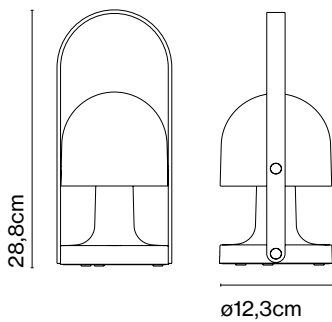

FollowMe Inma Bermúdez

marset

FollowMe

FollowMe

LED 4,7W Warm light
Luminaire 135lm
Light Source 240lm
(included)

Battery:

5 hours in peak power
10 hours in half power
20 hours in a quarter power

Battery charging time: 10h.