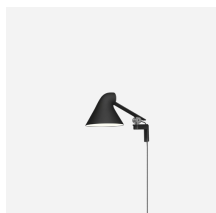

Produktfamilie

NJP Vegg