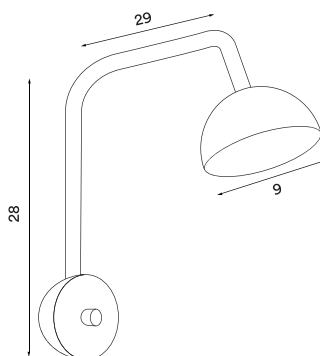

Blush wall

Blush black
– Item no. 110

Blush pink
– Item no. 111

Blush white
– Item no. 112

Product type: Wall lamp

Design: Morten & Jonas, 2018

Shade material: Steel

Body materials: Steel and silicone,
brass flexible arm

Shade and body colours: Black, pink or white

Light diffuser material: Opal acrylic

Wire: Black (black version only) or
white (pink or white versions), 200 cm

Switch: Dimmer switch on the wall base

Bulb: Integrated and dimmable LED 6 W,
550 lm, 3000 K, CRI > 85.

Voltage: 220V - 240V - 50/60Hz

Net weight: 0.60 kg

Outer package: 2

Spare parts available: LED module

Dimensions and light direction:

Light source included:

LED 6 W - Energy class: A+

Prices NOK	(RRP ex. VAT)	(RRP incl. VAT)	Prices SEK	(RRP ex. VAT)	(RRP incl. VAT)
	1 832,-	2 290,-		1 912,-	2 390,-
Prices DKK	(RRP ex. VAT)	(RRP incl. VAT)	Prices EUR	(RRP ex. VAT)	(RRP incl. VAT)
	1 592,-	1 990,-		217,-	260,-