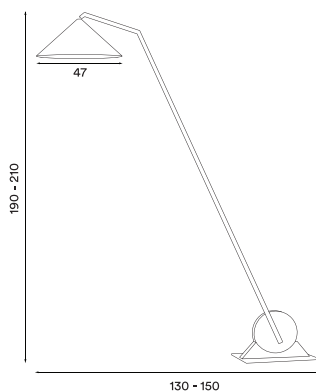

Gear floor

Gear floor
– Item no. 410

Product type: Floor lamp
Design: Johan Lindstén, 2018
Base, body and shade material: Steel
Base, body and shade colour: Black
Shade inner colour: White
Wire (with dimmer switch): Black, 200 cm
Bulb: E27, Max. 100 W (dimnable)
Voltage: 220V - 240V - 50/60Hz
Net weight: 17.1 kg
Order quantity: 1

Dimensions and light direction:

Recommended dimmable bulb:

LED – 11 W H – 40 W

Prices NOK (RRP ex. VAT) (RRP incl. VAT)

11 112,-	13 900,-
----------	----------

Prices SEK (RRP ex. VAT) (RRP incl. VAT)

11 920,-	14 900,-
----------	----------