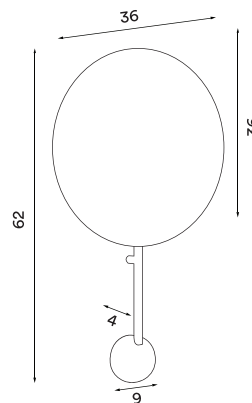

Ink

Ink

- Item no. 269

Product type: Wall lamp

Design: Felix Isidorsson, 2019

Shade and body material: Steel

Shade and body colour: Black

Shade inner colour: White

Wire: Black, 200 cm (with on/off switch)

Bulb: Integrated and dimmable LED 6 W, 550 lm, 3000 K, CRI > 85.

Voltage: 220V - 240V - 50/60Hz

Net weight: 1.8 kg

Outer package: 2

Spare parts available: LED module

Dimensions and light direction:

Light source included:

LED 6 W - Energy class: A+

Prices NOK	(RRP ex. VAT)	(RRP incl. VAT)	Prices SEK	(RRP ex. VAT)	(RRP incl. VAT)
	2 312,-	2 890,-		2 392,-	2 990,-
Prices DKK	(RRP ex. VAT)	(RRP incl. VAT)	Prices Euro	(RRP ex. VAT)	(RRP incl. VAT)
	1 912,-	2 390,-		266,-	319,-