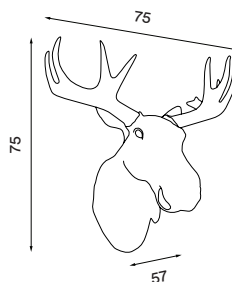

Bulbs included:

2 x E27 LED 7 W (4000K)

– Energy class: A+

2 x E14 LED 5.5 W (4000K)

– Energy class: A+