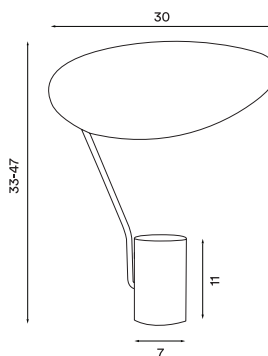

Ombre

Ombre black
– Item no. 130

Ombre warm beige
– Item no. 131

Product type: Table lamp
Design: Antoine Rouzeau, 2019
Shade and body material: Steel
Shade and body colour: Black or warm beige
Wire: Black, 200 cm (with on/off switch)
Bulb: GU10, Max. 6 W LED only
Voltage: 220V - 240V - 50/60Hz
Net weight: 1.6 kg
Outer package: 2

Dimensions and light direction:

Recommended bulb:

 LED – 6 W

Prices NOK	(RRP ex. VAT)	(RRP incl. VAT)
	1 992,-	2 490,-

Prices SEK	(RRP ex. VAT)	(RRP incl. VAT)
	2 152,-	2 690,-

Prices DKK	(RRP ex. VAT)	(RRP incl. VAT)
	1 592,-	1 990,-