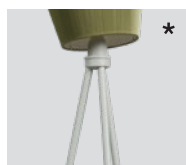

Oslo Wood

Oslo Wood beige shade – *Item no. 160*

Oslo Wood black shade – *Item no. 161*

Oslo Wood light blue shade – *Item no. 162*

Oslo Wood green shade – *Item no. 163*

Oslo Wood white shade – *Item no. 164*

Oslo Wood olive green shade – *Item no. 165*

Oslo Wood caramel shade – *Item no. 166*

Oslo Wood steel feet – *Item no. 180*

Oslo Wood gold feet – *Item no. 184*

Oslo Wood white matt feet – *Item no. 185*

Oslo Wood black matt feet – *Item no. 186*

Oslo Wood light grey feet – *Item no. 187*

Oslo Wood beige feet – *Item no. 188*

Product type: Floor lamp

Design: Ove Rogne, 2006

Shade material: Coloured chain link fabric

Shade colour: Beige, black, light blue, green, olive green, white or caramel

Body material: Steel

Body colour: Steel, gold, white matt, black matt, light grey or beige

Wire: Black, 200 cm

Dimmer switch: Black

Bulb: E27, Max. 100 W (dimmable)

Voltage: 220V - 240V - 50Hz

Net weight: 3.5 kg