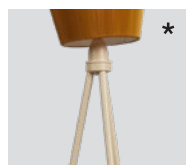

Oslo Wood

Oslo Wood beige shade – *Item no. 160*

Oslo Wood black shade – *Item no. 161*

Oslo Wood light blue shade – *Item no. 162*

Oslo Wood green shade – *Item no. 163*

Oslo Wood white shade – *Item no. 164*

Oslo Wood olive green shade – *Item no. 165*

Oslo Wood caramel shade – *Item no. 166*

Oslo Wood steel feet – *Item no. 180*

Oslo Wood gold feet – *Item no. 184*

Oslo Wood white matt feet – *Item no. 185*

Oslo Wood black matt feet – *Item no. 186*

Oslo Wood light grey feet – *Item no. 187*

Oslo Wood beige feet – *Item no. 188*

Product type: Floor lamp

Design: Ove Rogne, 2006

Shade material: Coloured chain link fabric

Shade colour: Beige, black, light blue, green, olive green, white or caramel

Body material: Steel

Body colour: Steel, gold, white matt, black matt, light grey or beige

Wire: Black, 200 cm

Dimmer switch: Black

Bulb: E27, Max. 100 W (dimmable)

Voltage: 220V - 240V - 50Hz

Net weight: 3.5 kg