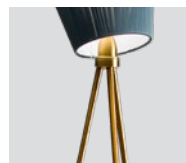

Oslo Wood

Oslo Wood beige shade – *Item no. 160*

Oslo Wood black shade – *Item no. 161*

Oslo Wood light blue shade – *Item no. 162*

Oslo Wood green shade – *Item no. 163*

Oslo Wood white shade – *Item no. 164*

Oslo Wood olive green shade – *Item no. 165*

Oslo Wood caramel shade – *Item no. 166*

Oslo Wood steel feet – *Item no. 180*

Oslo Wood gold feet – *Item no. 184*

Oslo Wood white matt feet – *Item no. 185*

Oslo Wood black matt feet – *Item no. 186*

Oslo Wood light grey feet – *Item no. 187*

Oslo Wood beige feet – *Item no. 188*

Product type: Floor lamp

Design: Ove Rogne, 2006

Shade material: Coloured chain link fabric

Shade colour: Beige, black, light blue, green, olive green, white or caramel

Body material: Steel

Body colour: Steel, gold, white matt, black matt, light grey or beige

Wire: Black, 200 cm

Dimmer switch: Black

Bulb: E27, Max. 100 W (dimmable)

Voltage: 220V - 240V - 50Hz

Net weight: 3.5 kg