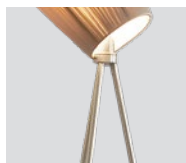

Oslo Wood

Oslo Wood beige shade – *Item no. 160*

Oslo Wood black shade – *Item no. 161*

Oslo Wood light blue shade – *Item no. 162*

Oslo Wood green shade – *Item no. 163*

Oslo Wood white shade – *Item no. 164*

Oslo Wood olive green shade – *Item no. 165*

Oslo Wood caramel shade – *Item no. 166*

Oslo Wood steel feet – *Item no. 180*

Oslo Wood gold feet – *Item no. 184*

Oslo Wood white matt feet – *Item no. 185*

Oslo Wood black matt feet – *Item no. 186*

Oslo Wood light grey feet – *Item no. 187*

Oslo Wood beige feet – *Item no. 188*

Product type: Floor lamp

Design: Ove Rogne, 2006

Shade material: Coloured chain link fabric

Shade colour: Beige, black, light blue, green, olive green, white or caramel

Body material: Steel

Body colour: Steel, gold, white matt, black matt, light grey or beige

Wire: Black, 200 cm

Dimmer switch: Black

Bulb: E27, Max. 100 W (dimmable)

Voltage: 220V - 240V - 50Hz

Net weight: 3.5 kg