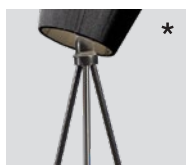

Oslo Wood

Oslo Wood beige shade – *Item no. 160*

Oslo Wood black shade – *Item no. 161*

Oslo Wood light blue shade – *Item no. 162*

Oslo Wood green shade – *Item no. 163*

Oslo Wood white shade – *Item no. 164*

Oslo Wood olive green shade – *Item no. 165*

Oslo Wood caramel shade – *Item no. 166*

Oslo Wood steel feet – *Item no. 180*

Oslo Wood gold feet – *Item no. 184*

Oslo Wood white matt feet – *Item no. 185*

Oslo Wood black matt feet – *Item no. 186*

Oslo Wood light grey feet – *Item no. 187*

Oslo Wood beige feet – *Item no. 188*

Product type: Floor lamp

Design: Ove Rogne, 2006

Shade material: Coloured chain link fabric

Shade colour: Beige, black, light blue, green, olive green, white or caramel

Body material: Steel

Body colour: Steel, gold, white matt, black matt, light grey or beige

Wire: Black, 200 cm

Dimmer switch: Black

Bulb: E27, Max. 100 W (dimmable)

Voltage: 220V - 240V - 50Hz

Net weight: 3.5 kg