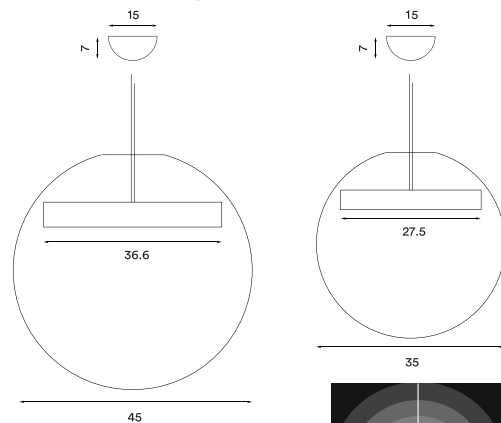

# Reveal

Reveal pendant small – *Item no. 190*

Reveal pendant large – *Item no. 191*

**Product type:** Pendant lamp  
**Design:** Silje Nesdal, 2019  
**Shade material:** Mouth blown glass  
**Shade colour:** Grey  
**Body material:** Aluminium and acrylic  
**Body colour:** Brass matt and opal white  
**Wire:** White rubber, 370 cm  
**Bulb:** LED 10 W, 3000 K, 900 lm. Dimmable.  
**Voltage:** 220V - 240V - 50/60Hz  
**Net weight:** 3.5 kg (small), 4.4 kg (large)  
**Minimum order size:** 1

## Dimensions and light direction: