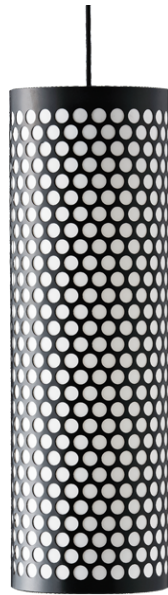

PEDRERA ANA PD5 // PENDANT LAMP, EU MODEL

Designed by Barba Corsini & Joaquim Ruiz Millet

PRODUCT

Item no.: 003-0510X
+ style code

DESCRIPTION

In 1955 Barba Corsini renovated the loft space within Antoni Gaudí's famous building "La Pedrera" in Barcelona, transforming it from a simple laundry room and storage area into 13 modern duplex apartments. To reinforce the modernist style of the rooms, Corsini decorated the apartment with furniture that he designed himself, including Pedrera lamps and tables. The inspiration for the base of the lights came from the vaulted ceilings of the famous house of "la Pedrera" whilst the cylindrical shape and unique, perforated detail of the chimneys influenced the form of the lampshades.

VERSION - PEDRERA ANA PENDANT / Ø20 PD5

- Fabric wire - White:
- Matt white // RAL 9003 // Gloss level 20
- Red // RAL 3020 // Gloss level 30

- Fabric wire - Black:
- Matt black // RAL 9005 // Gloss level 20

PENDANT VERSION

Order item - look for part number in the pricelist.

Series contains the following:

PD1 PD3, PD2, PD4 PD5

COLOURS

FACTS

MEASUREMENT - L X W X H MM

Lamp rosette height: 34 mm
Lamp rosette diameter: Ø180 mm
Shade height: 635 mm
Shade diameter: Ø200 mm
Cable length, exposed: APP. 2000 mm
Cable length, total: APP. 2100 mm