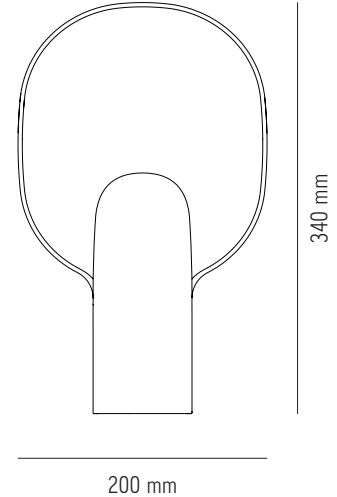

## Specifications

<b>Product Name</b>	Ware Table Lamp
<b>Designer</b>	MSDS Studio
<b>Year</b>	2019
<b>Category</b>	Lighting
<b>Type</b>	Table Lamp
<b>Material</b>	ABS Plastic
<b>Colour/Variant</b>	Milk White / Mole Grey
<b>Product Dimensions</b>	H: 340 x W: 200 x D: 120 mm
<b>Packaging Dimensions</b>	H: 190 x W: 390 x D: 300 mm
<b>Cord</b>	White or Black PVC, 1800 mm - three-step dimmer on lamp base
<b>Weight</b>	0,6kg
<b>Weight (incl. Packaging)</b>	0,7 kg
<b>Light Source</b>	E14, LED Max 7W (Dimmable Bulb Only) (220-240~ 50/60 Hz)
<b>Bulb</b>	Not Included
<b>Certification</b>	CE, Class II, IP20
<b>County of origin</b>	China
<b>Master packaging</b>	1