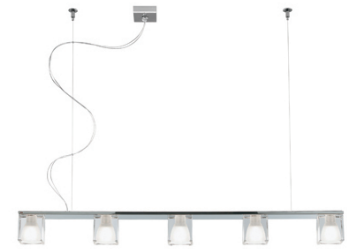

**CUBETTO**  
**D28A0600**

*Pamio Design*

**Description**

Pendant lamp with glass diffusers made of crystal, sandblasted inside. Polished chrome-plated metal structure.

**Dimensions**

**Voltage**

220-240V

**Socket**

5xGU10

**Light source and alternative bulbs**

cod. A11102C20

cod. A11105C01

GU10 5x50W  
HAGS/UB

GU10 5x7,2W

Energetic class D

Energetic class A+

**Material**

Crystal glass - Metal

**Available diffuser colours**

- Transparent
- White
- Black

**Available structure colours**

- Chrome

**Not included accessories**

Bulb