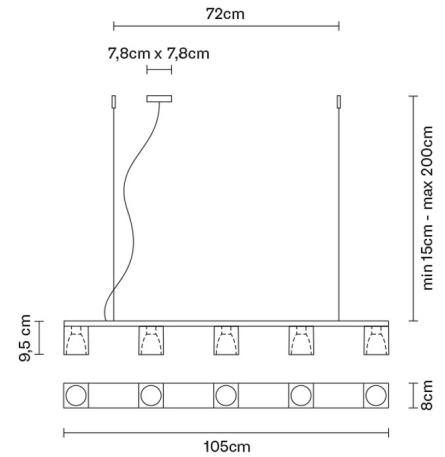

**CUBETTO**  
**D28A0600**

*Pamio Design*

**Description**

Pendant lamp with glass diffusers made of crystal, sandblasted inside. Polished chrome-plated metal structure.

**Dimensions**

**Voltage**

220-240V

**Socket**

**Weight**

Net: 7.28 kg  
Gross: 8.65 kg

**Packaging**

Volume: 0.055 m<sup>3</sup>  
Number of boxes: 1

**Specs**

IP20

**In the same family**